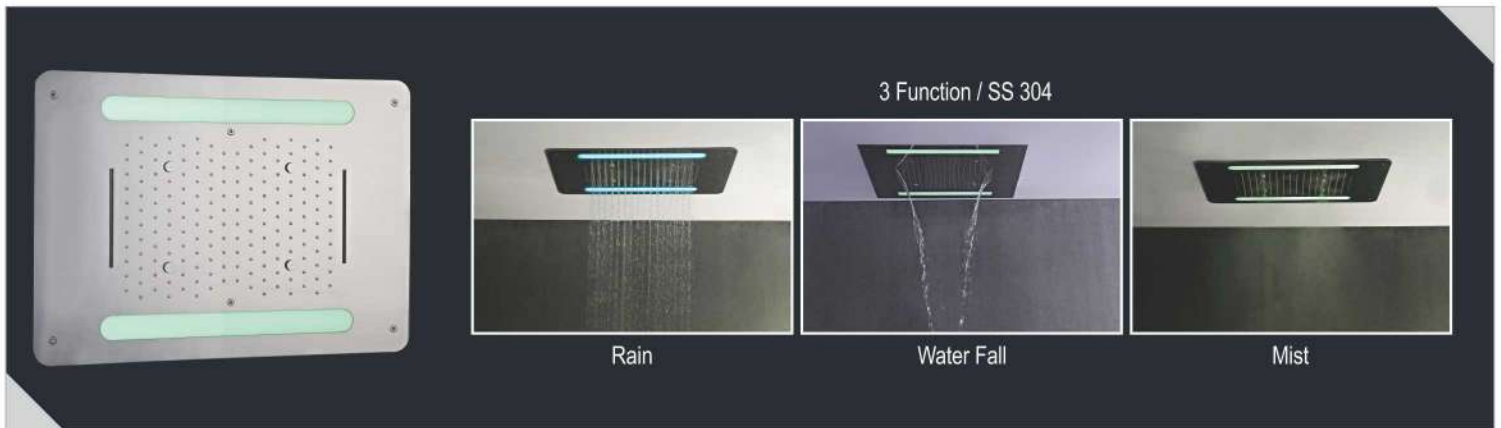

CODE	DESCRIPTION
FSS 1012L	Spa Shower 26"x18" (Rain+Water Fall+Mist)