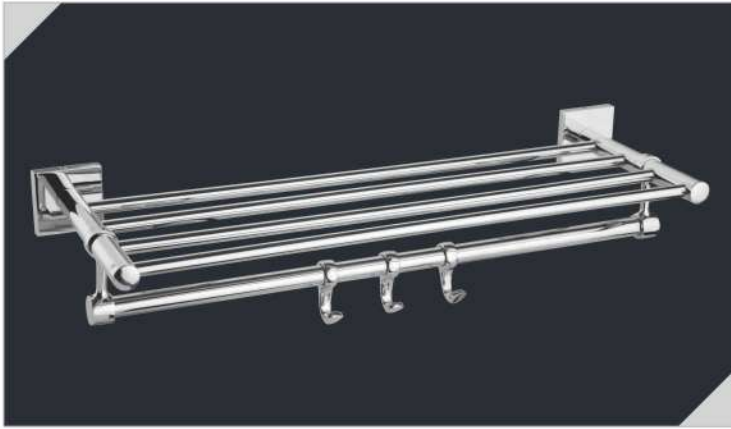

CODE	DESCRIPTION
FKB 3109	Towel Rack 24"