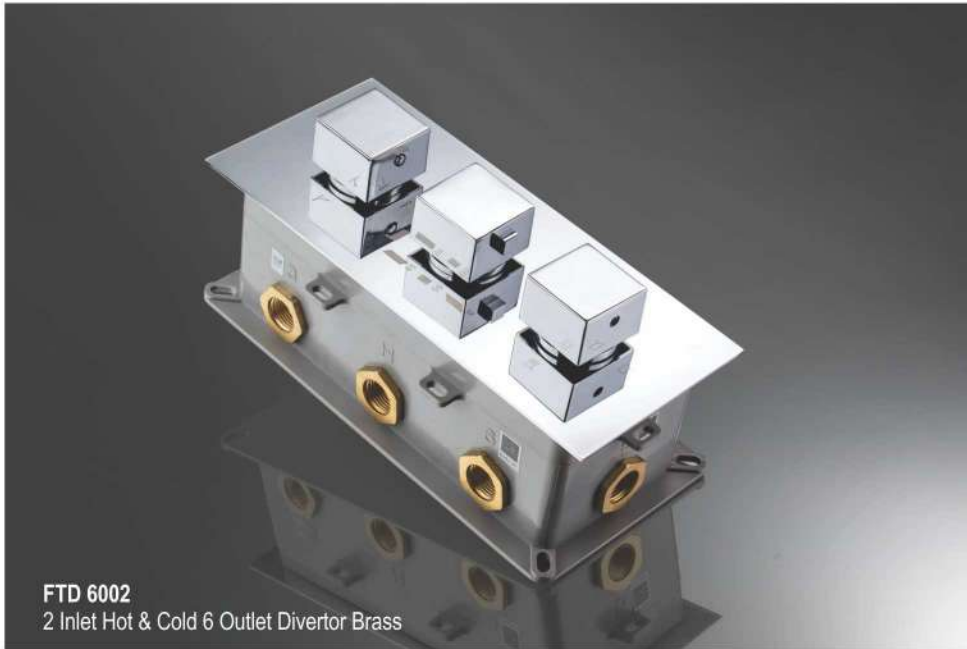

THERMOSTATIC DIVERTOR

CODE	DESCRIPTION
FTD 3004	2 Inlet Hot & Cold 3 Outlet Press Button Divertor Brass