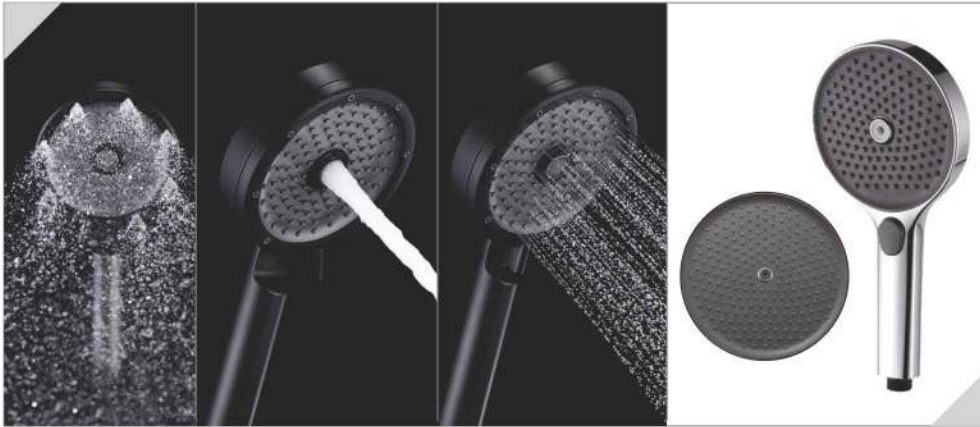

EXCLUSIVE MULTI FLOW SHOWERS

CODE	DESCRIPTION
FES 4150	10" Round Rain Flow O/H Shower ABS
FES 4170	Multi Flow Tele. Shower ABS