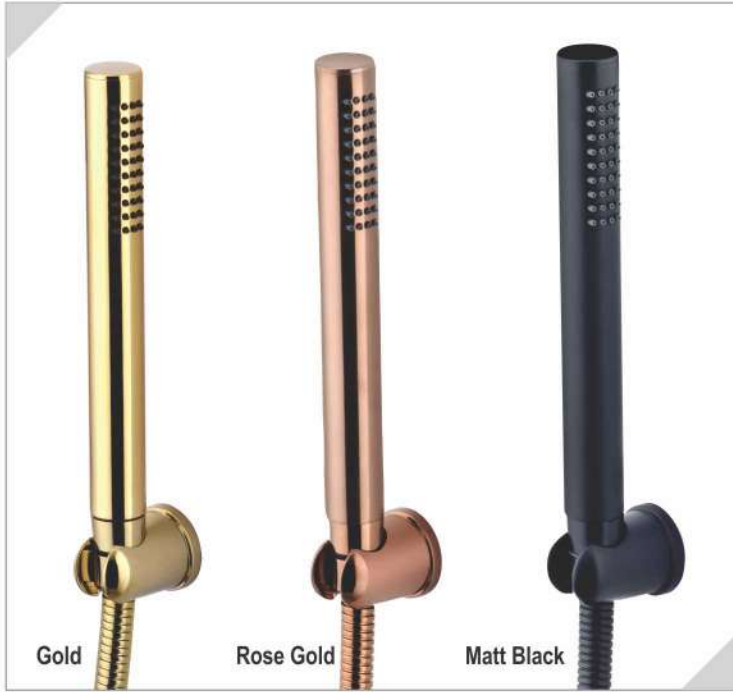

florence® COLOR TELEPHONIC SHOWERS

Bathing Embellishments

CODE	DESCRIPTION
FTS G 1159	Telephonic Shower Set Brass Round Gold
FTS RG 1160	Telephonic Shower Set Brass Round Rose Gold
FTS BL 1161	Telephonic Shower Set Brass Round Matt Black