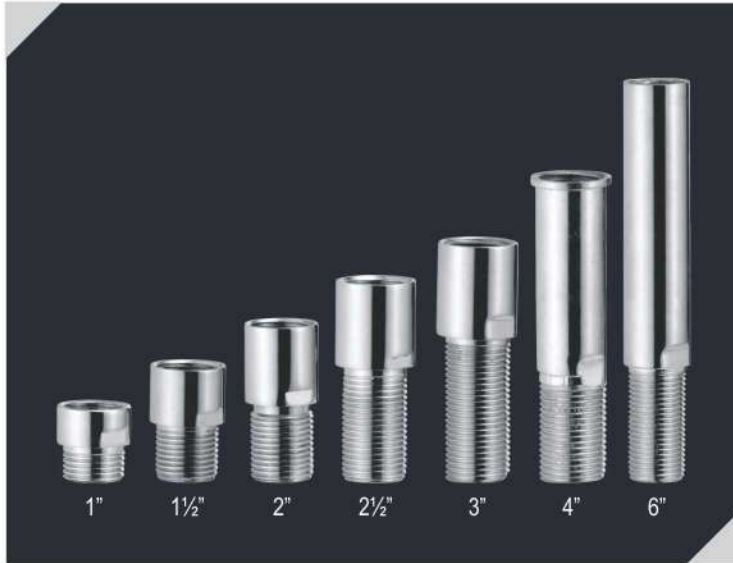

CODE	DESCRIPTION
FPP 1302	Elbow 1/2" Gold / Rose Gold / Matt Black