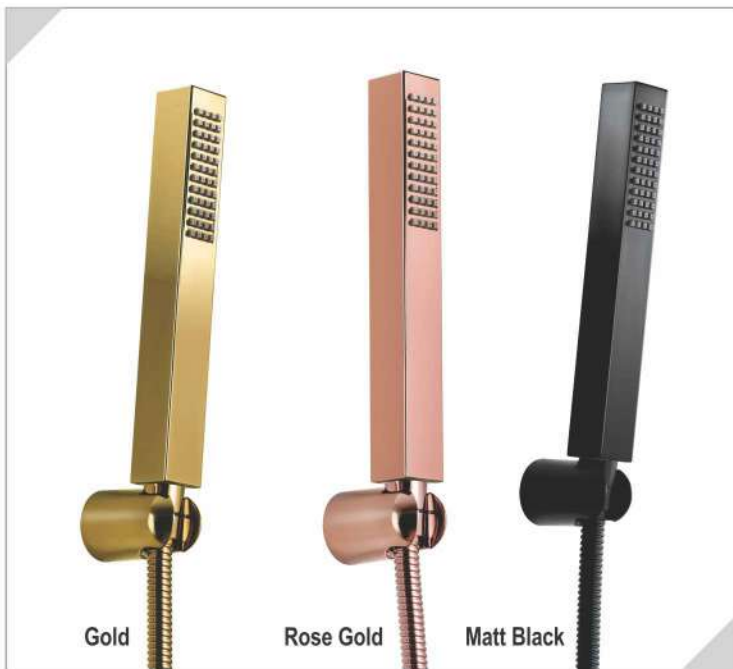

CODE	DESCRIPTION
FTS G 2801	Telephonic Shower Set ABS Square Gold
FTS RG 2802	Telephonic Shower Set ABS Square Rose Gold
FTS BL 2803	Telephonic Shower Set ABS Square Matt Black