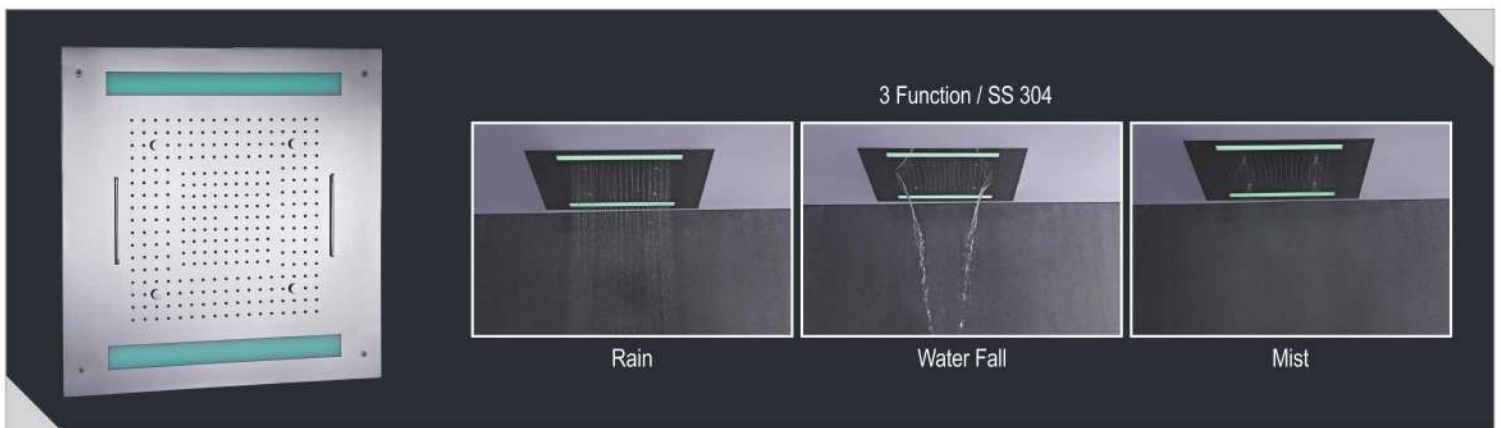

CODE	DESCRIPTION
FSS 375L	Spa Shower 24"x24" with LED (Rain+Water Fall+Mist)